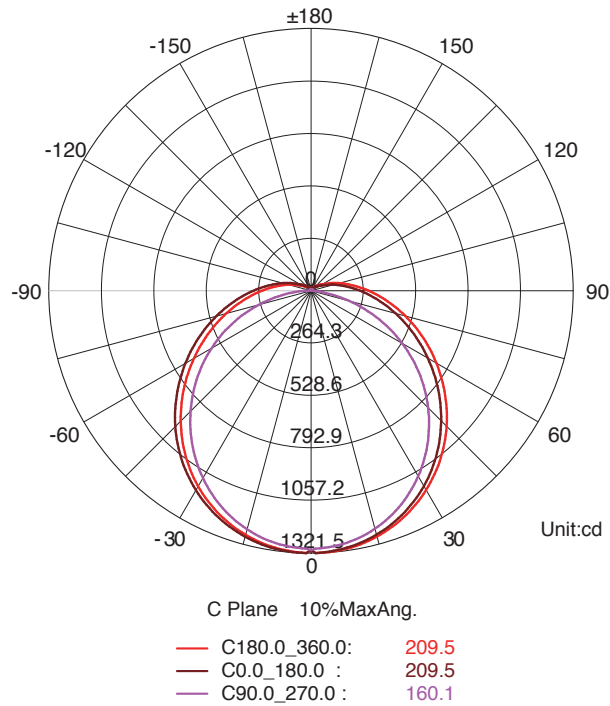

DPBT30/45N

C Plane Distribution Diagram

Illuminance-Distance Curve